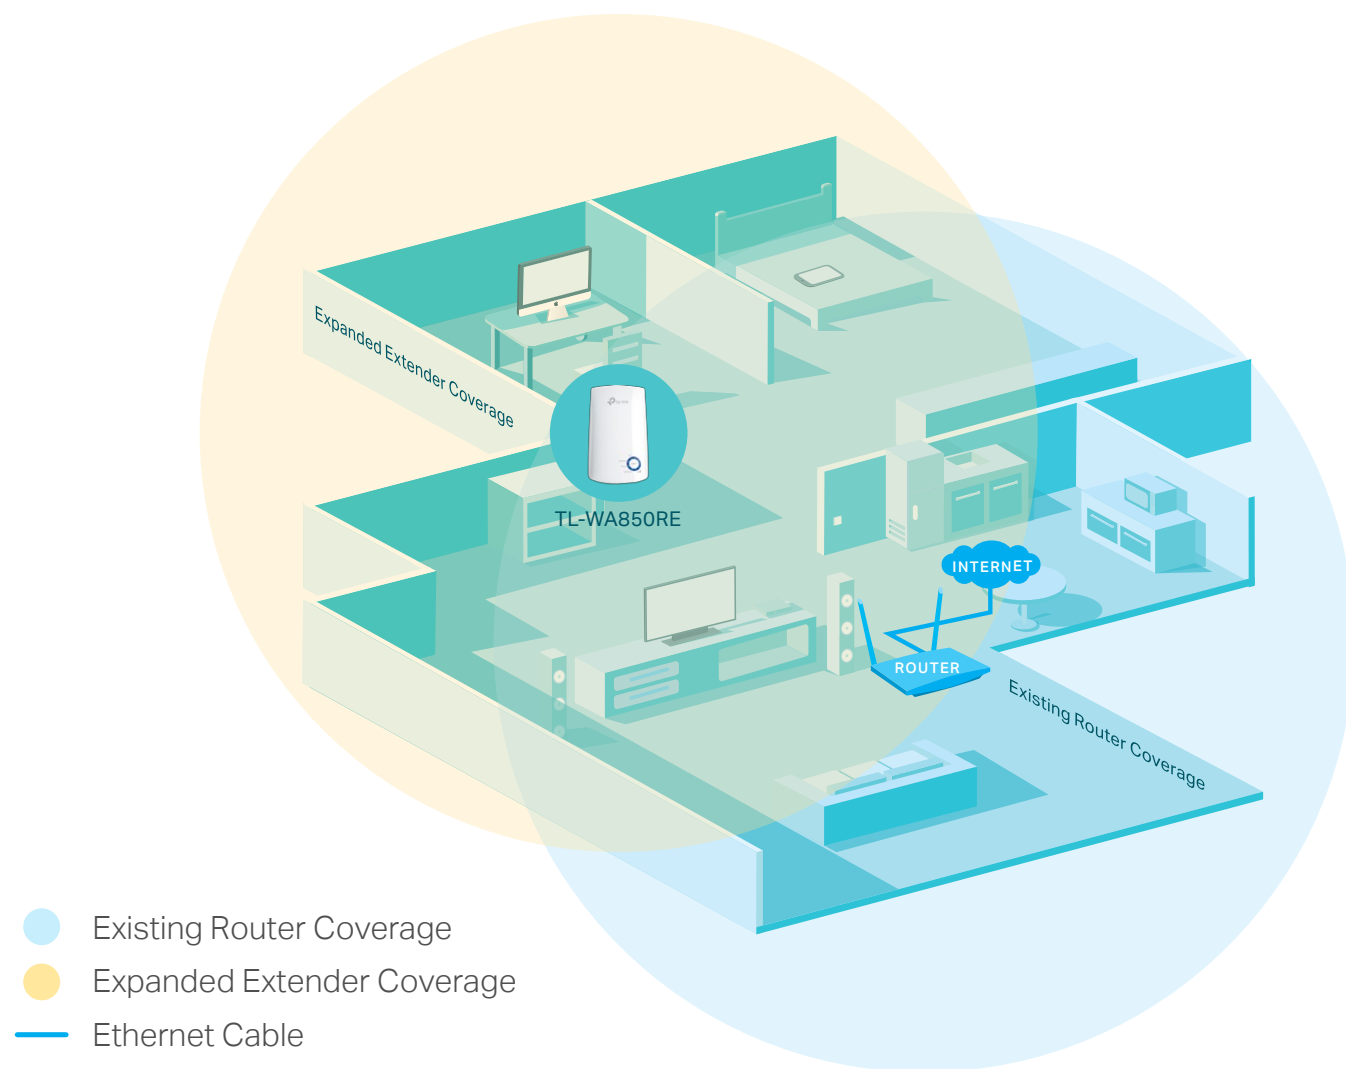

300Mbps Wi-Fi Range Extender

Stable Wi-Fi Extension

TL-WA850RE

Easy Setup

Tether App

Access Point Mode

Highlights

Extend the Range of Your Wi-Fi Network

The 300Mbps Wi-Fi Range Extender connects to your router wirelessly, strengthening and expanding its signal into areas it can't reach on its own, achieving speed of 300Mbps.

Perfect Location at a Glimpse

The Intelligent Signal lights help you quickly find the best location to install the range extender.

Features

Ease of Use

- Intuitive Web UI – Ensures quick and simple installation without hassle
- Fast Encryption – One-touch wireless security encryption with the WPS button
- Hassle-free Management with Tether App – Network management is made easy with the TP-Link Tether App, available on any Android or iOS device

Speed

- Ultimate Wireless Speed – Wireless speed of up to 300Mbps
- Fast Ethernet Port – Acts as a wireless adapter to connect wired devices

Reliability

- Reliable Connection – Internal antennas for optimal Wi-Fi coverage and reliable wireless connections
- Universal Compatibility – Work with any Wi-Fi router